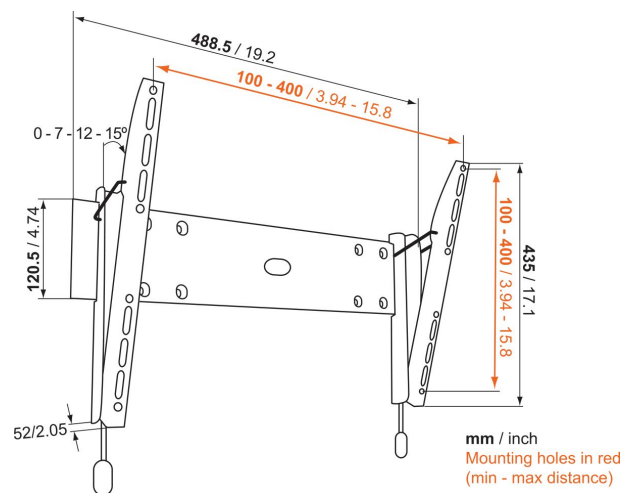

## BASE 15 M Tilting TV Wall Mount

### For TVs up to 55 inch (140 cm)

The BASE 15 M is a durable TV wall mount, suitable for 32 to 55 inch (81 to 140 cm) TVs weighing up to 30 kg (66 lbs). Tilt your TV for a great viewing angle. With the BASE 15 M, you can tilt your TV forward up to 15 degrees to get a great viewing angle. That means you can mount your TV higher up on the wall - saving even more space without sacrificing your TV watching experience.

# Specifications

Article number (SKU)	8343215
Colour	Black
EAN single box	8712285324246
Product size	M
TÜV certified	Yes
Tilt	Tilt up to 15°
Guarantee	Lifetime
Min. screen size (inch)	32
Max. screen size (inch)	55
Max. weight load (kg/Lbs)	30 / 66.14
Min. hole pattern	100mm x 100mm
Max. hole pattern	400mm x 400mm
Max. bolt size	M8
Max. height of interface (mm)	420
Max. width of interface (mm)	488
Certifications	TÜV
Min. distance to the wall (mm / inch)	52 / 2.05
Service position	No
Spirit level included	No
Universal or fixed hole pattern	Universal